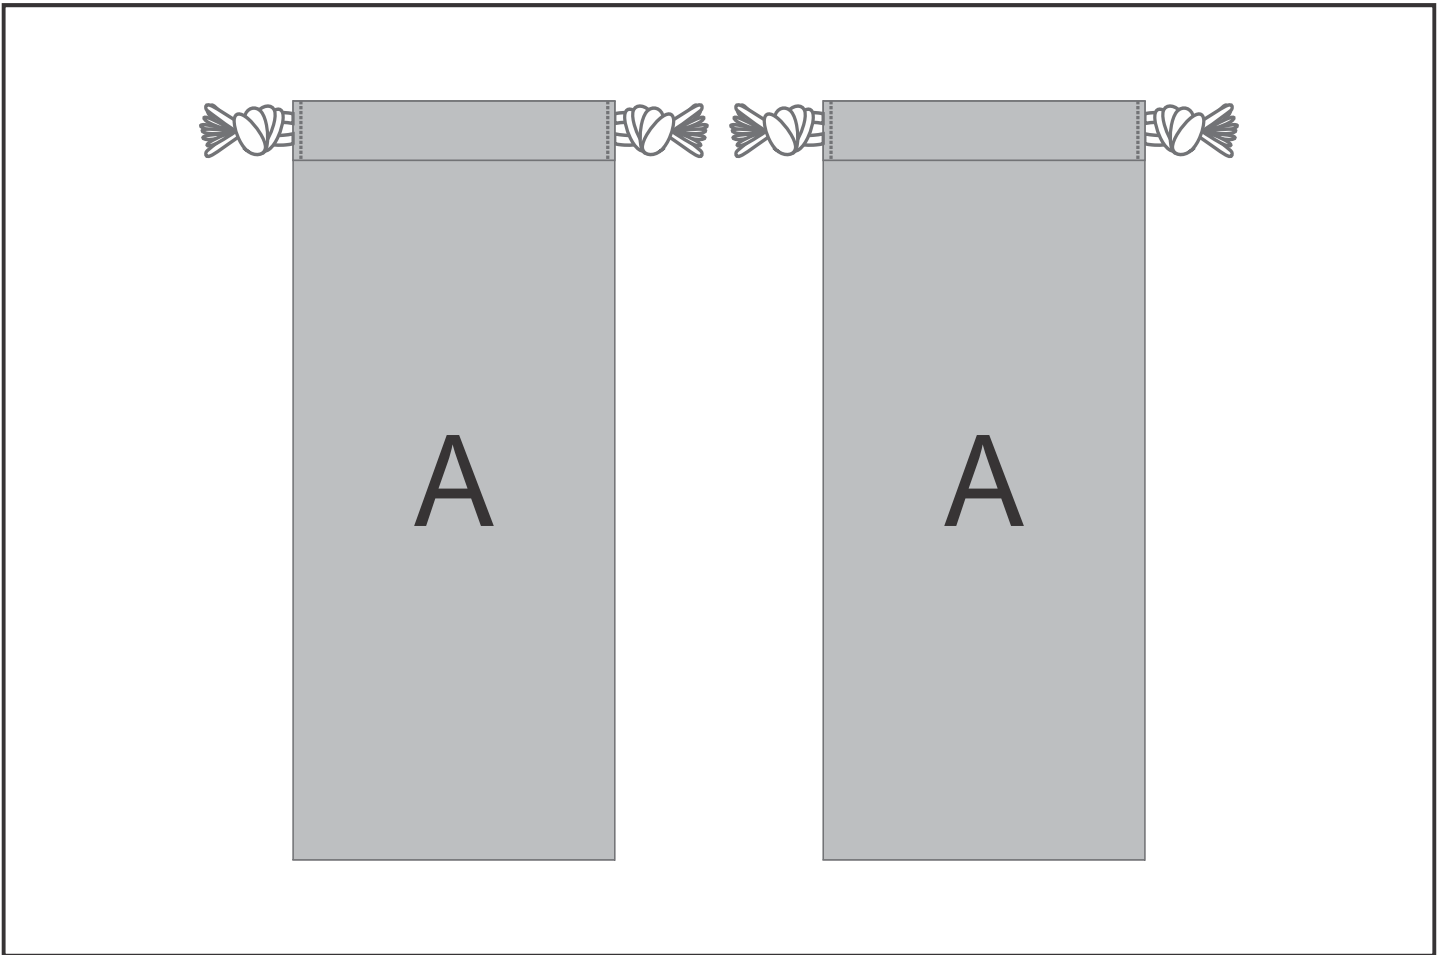

SG-HP-138-G

PPS Hoppla Midlands Polyester Glasses Pouch

Need to know:

- Includes 1-Position Sublimation (setup fees apply)
- Please Note: We cannot guarantee 100% logo Alignment on all Brandable Panels.

Branding Options:

Position	Branding Method (Branding Code)	No. of Colours	Dimension
A	Custom Sublimation A (CPSUB-A)	Full Colour	118mm wide x 437mm high